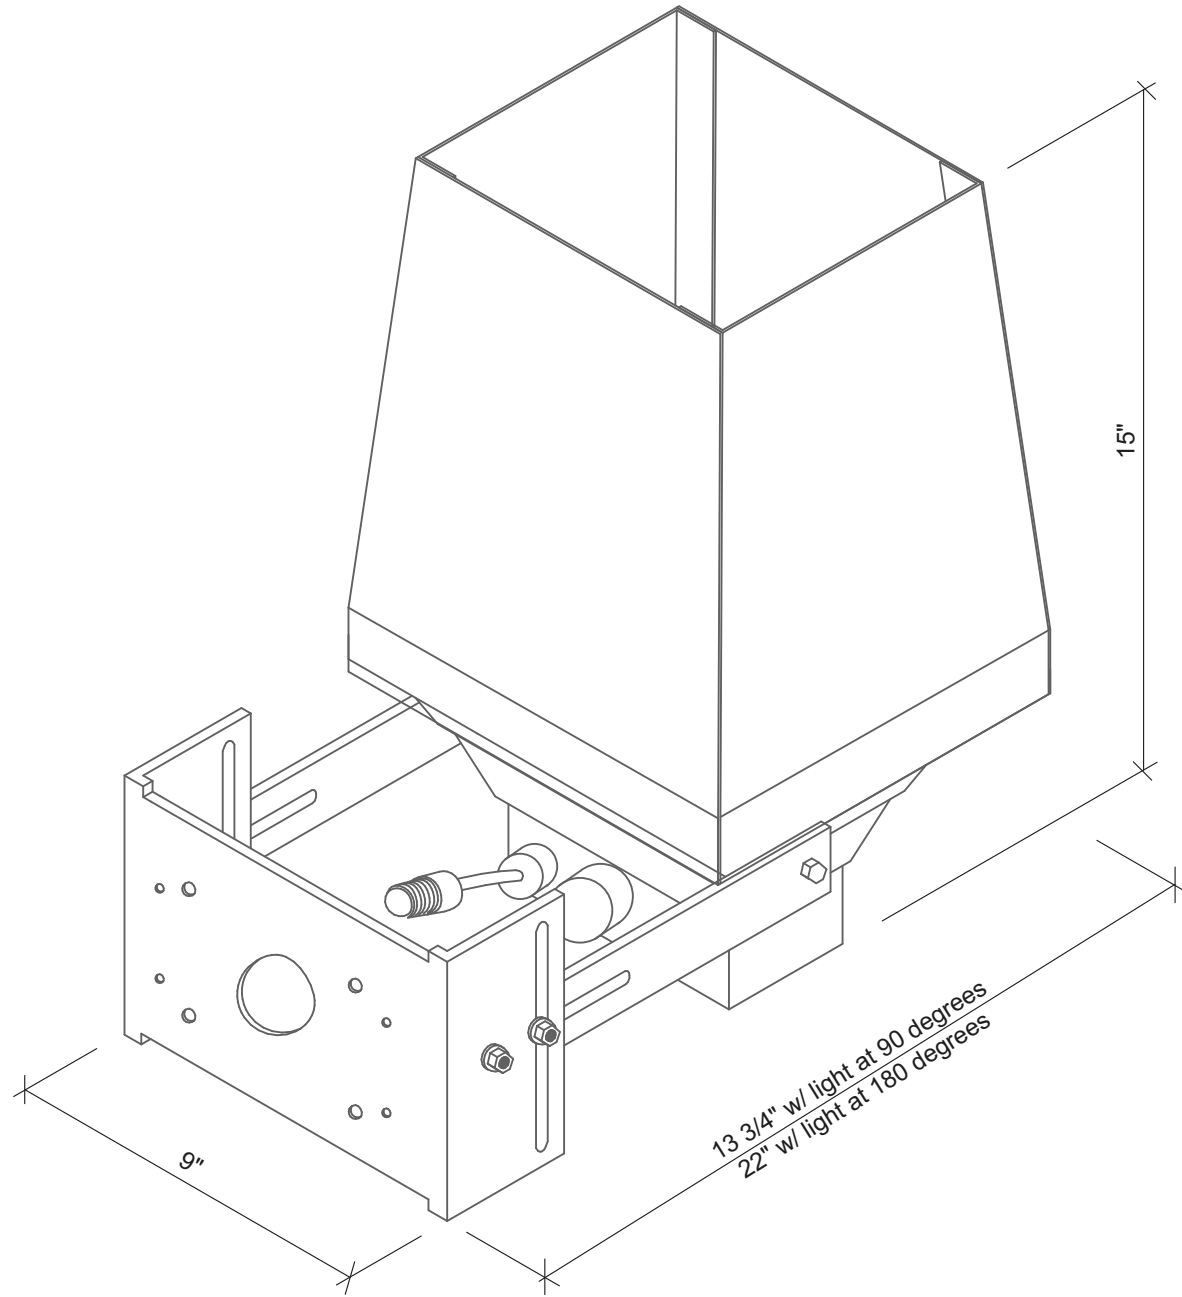

30 W FIXTURE ASSEMBLY
OVERALL DIMENSIONS

12-10-2020 Drawn: CLO

30W