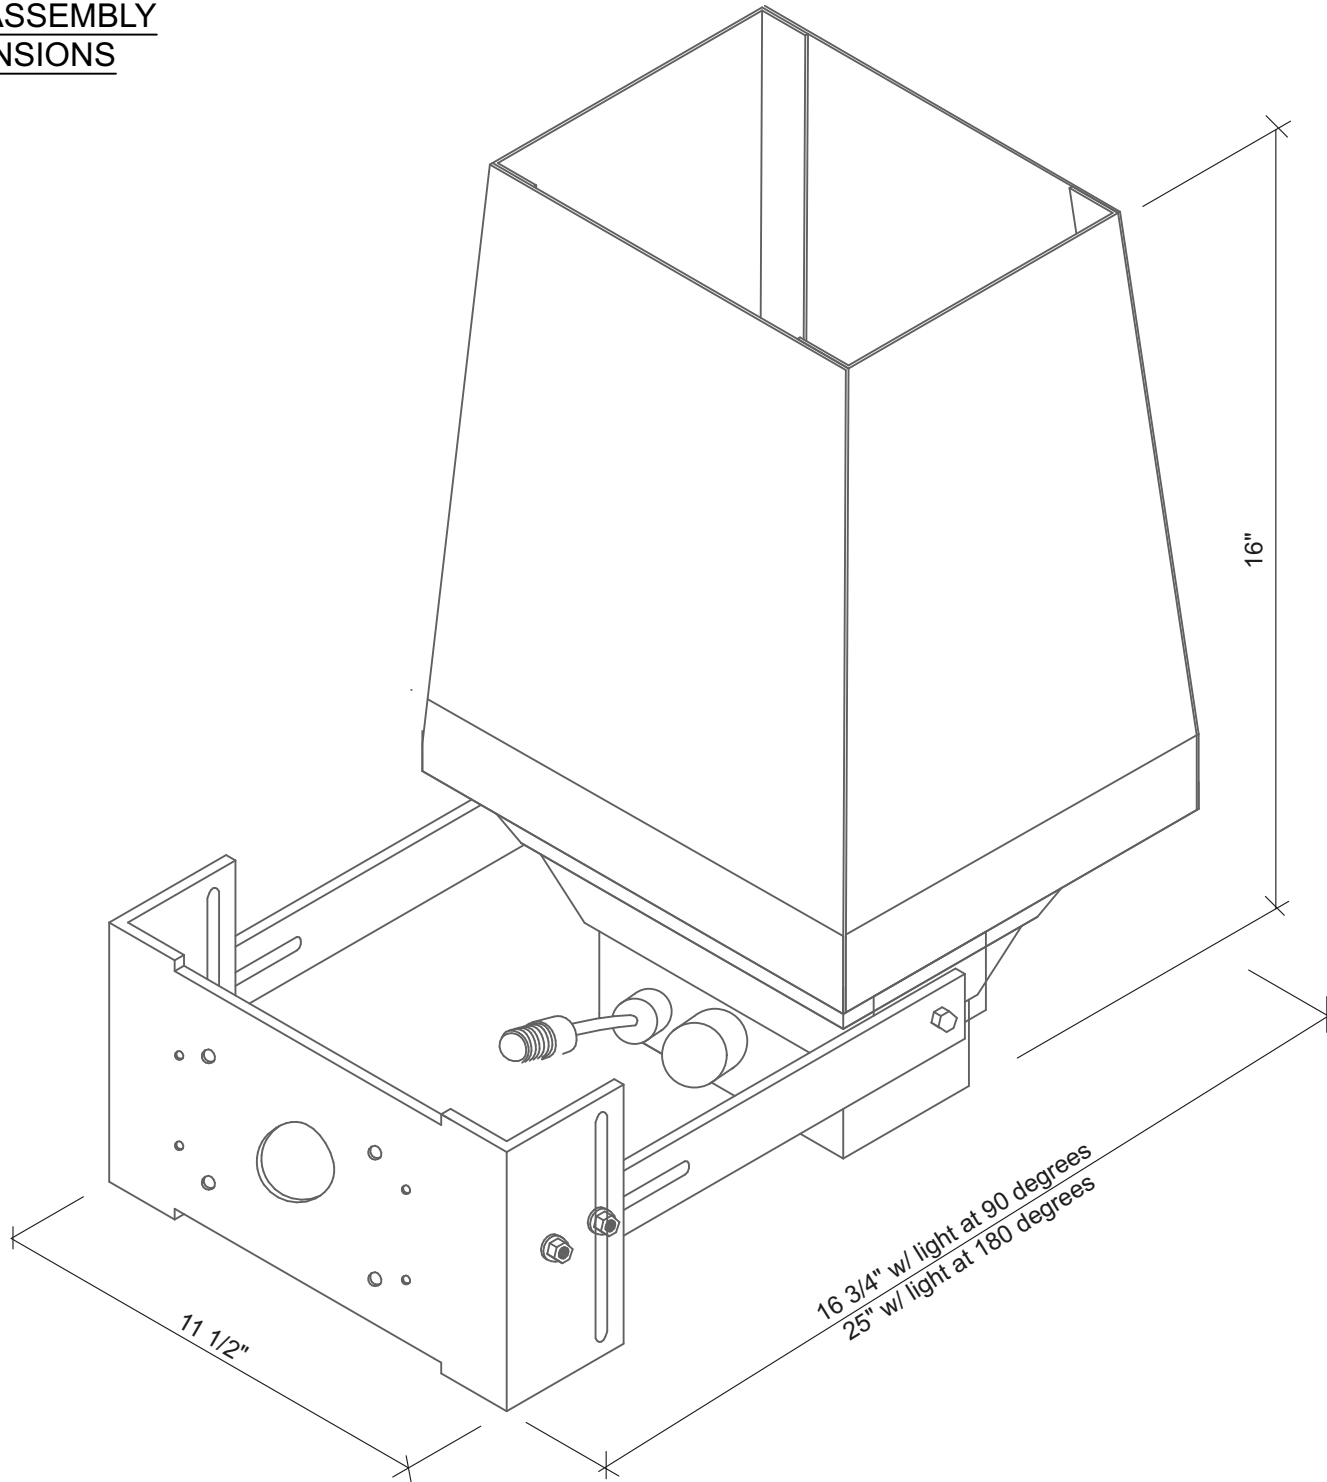

60 W FIXTURE ASSEMBLY
OVERALL DIMENSIONS

12-10-2020 Drawn: CLO

60W