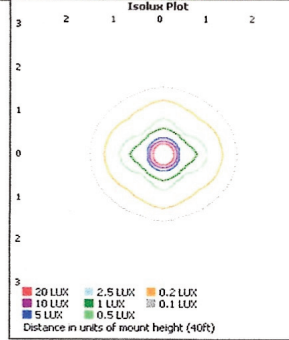

Light Output (lm)	Lumen Efficacy (lm/W)
2307.4	46.2

INTENSITY SUMMARY - CANDELA

Angle	0	22.5	45	67.5	90
0	14077	14077	14077	14077	14077
5	11007	11336	12373	13319	13202
10	6451	6905	6528	6302	6462
15	2669	2480	2386	2222	1853
20	1144	1060	945	838	680
25	494	417	325	376	584
30	265	208	175	222	364
35	196	133	106	191	286
40	164	119	100	165	231
45	148	114	101	146	186
50	129	104	100	124	139
55	104	92	93	104	109
60	84	79	83	88	88
65	66	66	68	72	73
70	51	51	53	56	56
75	36	36	36	38	38
80	19	19	20	20	20
85	3	3	3	3	4
90	0	0	0	0	0
95	0	0	0	0	0
100	0	0	0	0	0
105	0	0	0	0	0
110	0	0	0	0	0
115	0	0	0	0	0
120	0	0	0	0	0
125	0	0	0	0	0
130	0	0	0	0	0
135	0	0	0	0	0
140	0	0	0	0	0
145	0	0	0	0	0
150	0	0	0	0	0
155	0	0	0	0	0
160	0	0	0	0	0
165	0	0	0	0	0
170	0	0	0	0	0
175	0	0	0	0	0
180	0	0	0	0	0

Zone	Lumens	Total	Zone	Lumens	Total
0-10	966.6	41.9%	90-100	0.0	0.0%
10-20	720.0	31.2%	100-110	0.0	0.0%
20-30	208.2	9.0%	110-120	0.0	0.0%
30-40	108.9	4.7%	120-130	0.0	0.0%
40-50	101.4	4.4%	130-140	0.0	0.0%
50-60	88.8	3.8%	140-150	0.0	0.0%
60-70	68.1	3.0%	150-160	0.0	0.0%
70-80	38.7	1.7%	160-170	0.0	0.0%
80-90	6.7	0.3%	170-180	0.0	0.0%

Mounting Height: 10ft

Mounting Height: 20ft

Mounting Height: 30ft

REPORT NO. 104448656CRT-001

Mounting Height: 40ft

Illuminance - Cone Of Light

Illuminance at a Distance			
Center Beam LUX	Beam Width		
6.7ft	3,376 LUX	2.0 ft	2.2 ft
13.3ft	857 LUX	4.0 ft	4.3 ft
20.0ft	379 LUX	6.1 ft	6.4 ft
26.7ft	213 LUX	8.1 ft	8.6 ft
33.3ft	137 LUX	10.1 ft	10.7 ft
40.0ft	94.7 LUX	12.1 ft	12.9 ft

■ Vert. Spread: 17.2°
■ Horiz. Spread: 18.3°

Mounting Height: 50ft

Illuminance - Cone Of Light

Illuminance at a Distance			
Center Beam LUX	Beam Width		
8.3ft	2,200 LUX	2.5 ft	2.7 ft
16.7ft	543 LUX	5.1 ft	5.4 ft
25.0ft	242 LUX	7.6 ft	8.1 ft
33.3ft	137 LUX	10.1 ft	10.7 ft
41.7ft	87.1 LUX	12.6 ft	13.4 ft
50.0ft	60.6 LUX	15.2 ft	16.1 ft