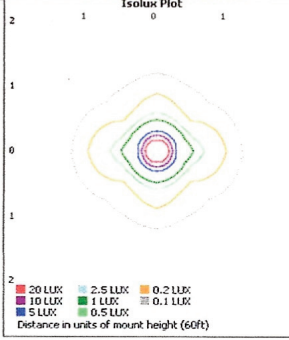

Light Output (lm)	Lumen Efficacy (lm/W)
2307.4	46.2

INTENSITY SUMMARY - CANDELA

Angle	0	22.5	45	67.5	90
0	14077	14077	14077	14077	14077
5	11007	11336	12373	13319	13202
10	6451	6905	6528	6302	6462
15	2669	2480	2386	2222	1853
20	1144	1060	945	838	680
25	494	417	325	376	584
30	265	208	175	222	364
35	196	133	106	191	286
40	164	119	100	165	231
45	148	114	101	146	186
50	129	104	100	124	139
55	104	92	93	104	109
60	84	79	83	88	88
65	66	66	68	72	73
70	51	51	53	56	56
75	36	36	36	38	38
80	19	19	20	20	20
85	3	3	3	3	4
90	0	0	0	0	0
95	0	0	0	0	0
100	0	0	0	0	0
105	0	0	0	0	0
110	0	0	0	0	0
115	0	0	0	0	0
120	0	0	0	0	0
125	0	0	0	0	0
130	0	0	0	0	0
135	0	0	0	0	0
140	0	0	0	0	0
145	0	0	0	0	0
150	0	0	0	0	0
155	0	0	0	0	0
160	0	0	0	0	0
165	0	0	0	0	0
170	0	0	0	0	0
175	0	0	0	0	0
180	0	0	0	0	0

■ Vert. Spread: 17.2°
■ Horiz. Spread: 18.3°

Mounting Height: 50ft

Illuminance - Cone Of Light

Illuminance at a Distance			
Center Beam LUX	Beam Width		
8.3ft	2,200 LUX	2.5 ft	2.7 ft
16.7ft	543 LUX	5.1 ft	5.4 ft
25.0ft	242 LUX	7.6 ft	8.1 ft
33.3ft	137 LUX	10.1 ft	10.7 ft
41.7ft	87.1 LUX	12.6 ft	13.4 ft
50.0ft	60.6 LUX	15.2 ft	16.1 ft

■ Vert. Spread: 17.2°
■ Horiz. Spread: 18.3°

Mounting Height: 60ft

Illuminance - Cone Of Light

Illuminance at a Distance			
Center Beam LUX	Beam Width		
10.0ft	1,515 LUX	3.0 ft	3.2 ft
20.0ft	379 LUX	6.1 ft	6.4 ft
30.0ft	168 LUX	9.1 ft	9.7 ft
40.0ft	94.7 LUX	12.1 ft	12.9 ft
50.0ft	60.6 LUX	15.2 ft	16.1 ft
60.0ft	42.1 LUX	18.2 ft	19.3 ft

■ Vert. Spread: 17.2°
■ Horiz. Spread: 18.3°

Mounting Height: 70ft

Illuminance - Cone Of Light

Illuminance at a Distance			
Center Beam LUX	Beam Width		
11.7ft	1,107 LUX	3.5 ft	3.8 ft
23.3ft	279 LUX	7.1 ft	7.5 ft
35.0ft	124 LUX	10.6 ft	11.3 ft
46.7ft	69.5 LUX	14.2 ft	15.0 ft
58.3ft	44.6 LUX	17.7 ft	18.8 ft
70.0ft	30.9 LUX	21.2 ft	22.5 ft