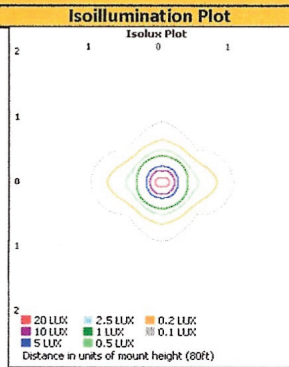

■ Vert. Spread: 17.2°
■ Horiz. Spread: 18.3°

Mounting Height: 70ft

Illuminance - Cone Of Light

Illuminance at a Distance			
Center Beam LUX	Beam Width		
11.7ft	1,107 LUX	3.5 ft	3.8 ft
23.3ft	279 LUX	7.1 ft	7.5 ft
35.0ft	124 LUX	10.6 ft	11.3 ft
46.7ft	69.5 LUX	14.2 ft	15.0 ft
58.3ft	44.6 LUX	17.7 ft	18.8 ft
70.0ft	30.9 LUX	21.2 ft	22.5 ft

■ Vert. Spread: 17.2°
■ Horiz. Spread: 18.3°

REPORT NO. 104448656CRT-001

Mounting Height: 80ft

Illuminance - Cone Of Light

Illuminance at a Distance

Center Beam LUX	Beam Width
13.3ft 857 LUX	4.0 ft 4.3 ft
26.7ft 213 LUX	8.1 ft 8.6 ft
40.0ft 94.7 LUX	12.1 ft 12.9 ft
53.3ft 53.3 LUX	16.2 ft 17.2 ft
66.7ft 34.1 LUX	20.2 ft 21.5 ft
80.0ft 23.7 LUX	24.3 ft 25.8 ft

■ Vert. Spread: 17.2°
■ Horiz. Spread: 18.3°

Mounting Height: 90ft

Illuminance - Cone Of Light

Illuminance at a Distance

Center Beam LUX	Beam Width
15.0ft 673 LUX	4.5 ft 4.8 ft
30.0ft 168 LUX	9.1 ft 9.7 ft
45.0ft 74.8 LUX	13.6 ft 14.5 ft
60.0ft 42.1 LUX	18.2 ft 19.3 ft
75.0ft 26.9 LUX	22.7 ft 24.2 ft
90.0ft 18.7 LUX	27.3 ft 29.0 ft