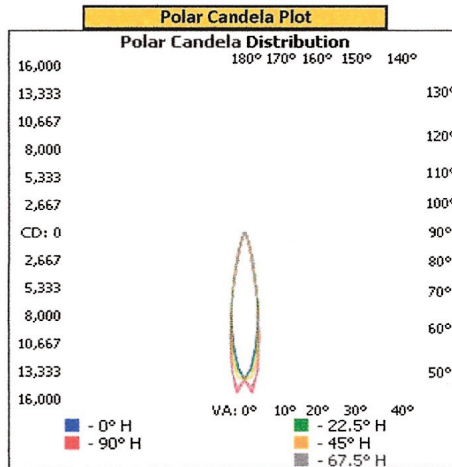

TYPE C GONIOPHOTOMETER DISTRIBUTION TESTING

REPORT NO. 104448656CRT-001

Test Configuration	Tested Model No.	Pass/Fail/NA
6	FZ-60W-C-G 25 DEG with Trim	NA

Product Description:	High Bay Luminaire
LED Model No.:	Not Provided
Driver Model No.:	Not Provided
Light Source:	LED

PHOTOMETRIC AND ELECTRICAL MEASUREMENTS (25°C +/- 1°C)

Base Orientation	Input Voltage (Vac)	Input Current (mA)	Input Power (W)	Input Power Factor ( )
Up	120.17	418.7	49.95	0.993
	208.15	242.6	49.72	0.985
	240.03	216.7	49.78	0.957
	277.00	200.6	50.01	0.900

Light Output (lm)	Lumen Efficacy (lm/W)
2307.4	46.2

INTENSITY SUMMARY - CANDELA

Angle	0	22.5	45	67.5	90
0	14077	14077	14077	14077	14077
5	11007	11336	12373	13319	13202
10	6451	6905	6528	6302	6462
15	2669	2480	2386	2222	1853
20	1144	1060	945	838	680
25	494	417	325	376	584
30	265	208	175	222	364
35	196	133	106	191	286
40	164	119	100	165	231
45	148	114	101	146	186
50	129	104	100	124	139
55	104	92	93	104	109
60	84	79	83	88	88
65	66	66	68	72	73
70	51	51	53	56	56
75	36	36	36	38	38
80	19	19	20	20	20
85	3	3	3	3	4
90	0	0	0	0	0
95	0	0	0	0	0
100	0	0	0	0	0
105	0	0	0	0	0
110	0	0	0	0	0
115	0	0	0	0	0
120	0	0	0	0	0
125	0	0	0	0	0
130	0	0	0	0	0
135	0	0	0	0	0
140	0	0	0	0	0
145	0	0	0	0	0
150	0	0	0	0	0
155	0	0	0	0	0
160	0	0	0	0	0
165	0	0	0	0	0
170	0	0	0	0	0
175	0	0	0	0	0
180	0	0	0	0	0

Entire luminous intensity matrix found in .IES file