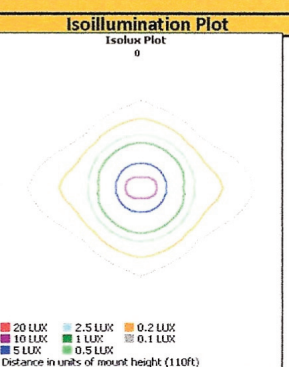

REPORT NO. 104448656CRT-001

Mounting Height: 80ft

Illuminance - Cone Of Light

Illuminance at a Distance

Center Beam LUX	Beam Width
13.3ft 857 LUX	4.0 ft 4.3 ft
26.7ft 213 LUX	8.1 ft 8.6 ft
40.0ft 94.7 LUX	12.1 ft 12.9 ft
53.3ft 53.3 LUX	16.2 ft 17.2 ft
66.7ft 34.1 LUX	20.2 ft 21.5 ft
80.0ft 23.7 LUX	24.3 ft 25.8 ft

■ Vert. Spread: 17.2°
■ Horiz. Spread: 18.3°

Mounting Height: 90ft

Illuminance - Cone Of Light

Illuminance at a Distance

Center Beam LUX	Beam Width
15.0ft 673 LUX	4.5 ft 4.8 ft
30.0ft 168 LUX	9.1 ft 9.7 ft
45.0ft 74.8 LUX	13.6 ft 14.5 ft
60.0ft 42.1 LUX	18.2 ft 19.3 ft
75.0ft 26.9 LUX	22.7 ft 24.2 ft
90.0ft 18.7 LUX	27.3 ft 29.0 ft

■ Vert. Spread: 17.2°
■ Horiz. Spread: 18.3°

Mounting Height: 100ft

Illuminance - Cone Of Light

Illuminance at a Distance

Center Beam LUX	Beam Width
16.7ft 543 LUX	5.1 ft 5.4 ft
33.3ft 137 LUX	10.1 ft 10.7 ft
50.0ft 60.6 LUX	15.2 ft 16.1 ft
66.7ft 34.1 LUX	20.2 ft 21.5 ft
83.3ft 21.8 LUX	25.3 ft 26.8 ft
100.0ft 15.2 LUX	30.3 ft 32.2 ft

■ Vert. Spread: 17.2°
■ Horiz. Spread: 18.3°

Mounting Height: 110ft

Illuminance - Cone Of Light

Illuminance at a Distance

Center Beam LUX	Beam Width
18.3ft 452 LUX	5.5 ft 5.9 ft
36.7ft 113 LUX	11.1 ft 11.8 ft
55.0ft 50.1 LUX	16.7 ft 17.7 ft
73.3ft 28.2 LUX	22.2 ft 23.6 ft
91.7ft 18.0 LUX	27.8 ft 29.5 ft
110.0ft 12.5 LUX	33.3 ft 35.4 ft

■ Vert. Spread: 17.2°
■ Horiz. Spread: 18.3°