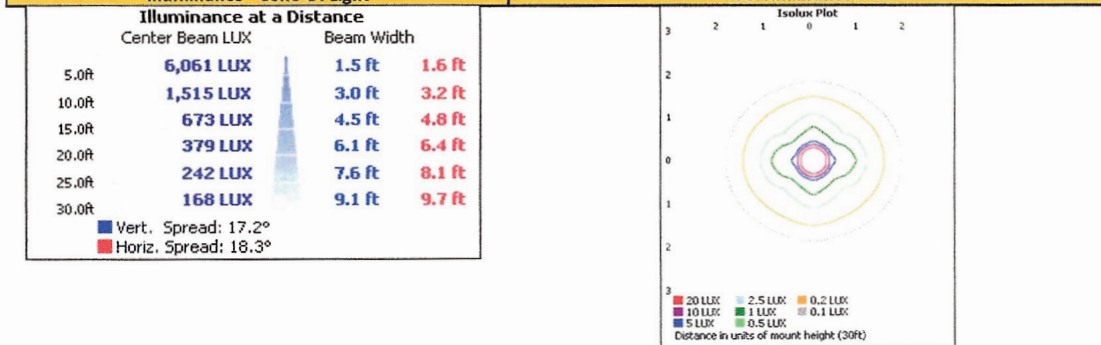

Light Output (lm)	Lumen Efficacy (lm/W)
2307.4	46.2

INTENSITY SUMMARY - CANDELA

Angle	0	22.5	45	67.5	90
0	14077	14077	14077	14077	14077
5	11007	11336	12373	13319	13202
10	6451	6905	6528	6302	6462
15	2669	2480	2386	2222	1853
20	1144	1060	945	838	680
25	494	417	325	376	584
30	265	208	175	222	364
35	196	133	106	191	286
40	164	119	100	165	231
45	148	114	101	146	186
50	129	104	100	124	139
55	104	92	93	104	109
60	84	79	83	88	88
65	66	66	68	72	73
70	51	51	53	56	56
75	36	36	36	38	38
80	19	19	20	20	20
85	3	3	3	3	4
90	0	0	0	0	0
95	0	0	0	0	0
100	0	0	0	0	0
105	0	0	0	0	0
110	0	0	0	0	0
115	0	0	0	0	0
120	0	0	0	0	0
125	0	0	0	0	0
130	0	0	0	0	0
135	0	0	0	0	0
140	0	0	0	0	0
145	0	0	0	0	0
150	0	0	0	0	0
155	0	0	0	0	0
160	0	0	0	0	0
165	0	0	0	0	0
170	0	0	0	0	0
175	0	0	0	0	0
180	0	0	0	0	0

Zone	Lumens	Total	Zone	Lumens	Total
0-10	966.6	41.9%	90-100	0.0	0.0%
10-20	720.0	31.2%	100-110	0.0	0.0%
20-30	208.2	9.0%	110-120	0.0	0.0%
30-40	108.9	4.7%	120-130	0.0	0.0%
40-50	101.4	4.4%	130-140	0.0	0.0%
50-60	88.8	3.8%	140-150	0.0	0.0%
60-70	68.1	3.0%	150-160	0.0	0.0%
70-80	38.7	1.7%	160-170	0.0	0.0%
80-90	6.7	0.3%	170-180	0.0	0.0%

Mounting Height: 10ft

Mounting Height: 20ft

Mounting Height: 30ft

REPORT NO. 104448656CRT-001

Mounting Height: 40ft

Illuminance - Cone Of Light

Illuminance at a Distance			
Center Beam LUX	Beam Width		
6.7ft	3,376 LUX	2.0 ft	2.2 ft
13.3ft	857 LUX	4.0 ft	4.3 ft
20.0ft	379 LUX	6.1 ft	6.4 ft
26.7ft	213 LUX	8.1 ft	8.6 ft
33.3ft	137 LUX	10.1 ft	10.7 ft
40.0ft	94.7 LUX	12.1 ft	12.9 ft