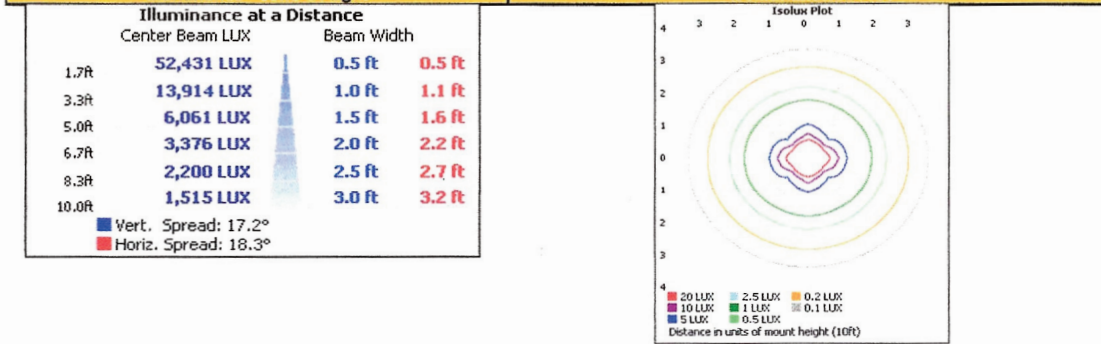

REPORT NO. 104448656CRT-001

ILLUMINANCE SUMMARY

ZONAL LUMENS

Zonal Lumen Summary

Zone	Lumens	Luminaire
0-30	1,894.8	82.1%
0-40	2,003.7	86.8%
0-60	2,193.9	95.1%
60-90	113.5	4.9%
70-100	45.4	2.0%
90-120	0.0	0.0%
0-90	2,307.4	100.0%
90-180	0.0	0.0%
0-180	2,307.4	100.0%

Zone	Lumens	Total	Zone	Lumens	Total
0-10	966.6	41.9%	90-100	0.0	0.0%
10-20	720.0	31.2%	100-110	0.0	0.0%
20-30	208.2	9.0%	110-120	0.0	0.0%
30-40	108.9	4.7%	120-130	0.0	0.0%
40-50	101.4	4.4%	130-140	0.0	0.0%
50-60	88.8	3.8%	140-150	0.0	0.0%
60-70	68.1	3.0%	150-160	0.0	0.0%
70-80	38.7	1.7%	160-170	0.0	0.0%
80-90	6.7	0.3%	170-180	0.0	0.0%

Mounting Height: 10ft