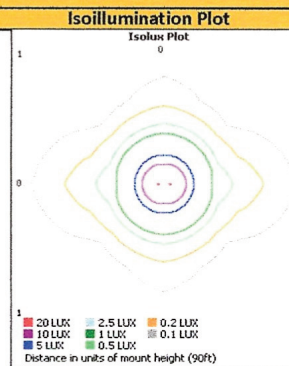

■ Vert. Spread: 17.2°
■ Horiz. Spread: 18.3°

Mounting Height: 70ft

Illuminance - Cone Of Light

Illuminance at a Distance			
Center Beam LUX	Beam Width		
11.7ft	1,107 LUX	3.5 ft	3.8 ft
23.3ft	279 LUX	7.1 ft	7.5 ft
35.0ft	124 LUX	10.6 ft	11.3 ft
46.7ft	69.5 LUX	14.2 ft	15.0 ft
58.3ft	44.6 LUX	17.7 ft	18.8 ft
70.0ft	30.9 LUX	21.2 ft	22.5 ft

■ Vert. Spread: 17.2°
■ Horiz. Spread: 18.3°

REPORT NO. 104448656CRT-001

Mounting Height: 80ft

Illuminance - Cone Of Light

Illuminance at a Distance

Center Beam LUX	Beam Width
13.3ft 857 LUX	4.0 ft 4.3 ft
26.7ft 213 LUX	8.1 ft 8.6 ft
40.0ft 94.7 LUX	12.1 ft 12.9 ft
53.3ft 53.3 LUX	16.2 ft 17.2 ft
66.7ft 34.1 LUX	20.2 ft 21.5 ft
80.0ft 23.7 LUX	24.3 ft 25.8 ft

■ Vert. Spread: 17.2°
■ Horiz. Spread: 18.3°

Mounting Height: 90ft

Illuminance - Cone Of Light

Illuminance at a Distance

Center Beam LUX	Beam Width
15.0ft 673 LUX	4.5 ft 4.8 ft
30.0ft 168 LUX	9.1 ft 9.7 ft
45.0ft 74.8 LUX	13.6 ft 14.5 ft
60.0ft 42.1 LUX	18.2 ft 19.3 ft
75.0ft 26.9 LUX	22.7 ft 24.2 ft
90.0ft 18.7 LUX	27.3 ft 29.0 ft

■ Vert. Spread: 17.2°
■ Horiz. Spread: 18.3°

Mounting Height: 100ft

Illuminance - Cone Of Light

Illuminance at a Distance

Center Beam LUX	Beam Width
16.7ft 543 LUX	5.1 ft 5.4 ft
33.3ft 137 LUX	10.1 ft 10.7 ft
50.0ft 60.6 LUX	15.2 ft 16.1 ft
66.7ft 34.1 LUX	20.2 ft 21.5 ft
83.3ft 21.8 LUX	25.3 ft 26.8 ft
100.0ft 15.2 LUX	30.3 ft 32.2 ft