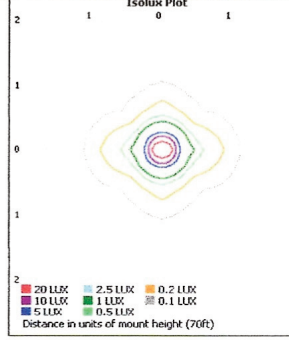

■ Vert. Spread: 17.2°
■ Horiz. Spread: 18.3°

Mounting Height: 50ft

Illuminance - Cone Of Light

Illuminance at a Distance			
Center Beam LUX	Beam Width		
8.3ft	2,200 LUX	2.5 ft	2.7 ft
16.7ft	543 LUX	5.1 ft	5.4 ft
25.0ft	242 LUX	7.6 ft	8.1 ft
33.3ft	137 LUX	10.1 ft	10.7 ft
41.7ft	87.1 LUX	12.6 ft	13.4 ft
50.0ft	60.6 LUX	15.2 ft	16.1 ft

■ Vert. Spread: 17.2°
■ Horiz. Spread: 18.3°

Mounting Height: 60ft

Illuminance - Cone Of Light

Illuminance at a Distance			
Center Beam LUX	Beam Width		
10.0ft	1,515 LUX	3.0 ft	3.2 ft
20.0ft	379 LUX	6.1 ft	6.4 ft
30.0ft	168 LUX	9.1 ft	9.7 ft
40.0ft	94.7 LUX	12.1 ft	12.9 ft
50.0ft	60.6 LUX	15.2 ft	16.1 ft
60.0ft	42.1 LUX	18.2 ft	19.3 ft

■ Vert. Spread: 17.2°
■ Horiz. Spread: 18.3°

Mounting Height: 70ft

Illuminance - Cone Of Light

Illuminance at a Distance			
Center Beam LUX	Beam Width		
11.7ft	1,107 LUX	3.5 ft	3.8 ft
23.3ft	279 LUX	7.1 ft	7.5 ft
35.0ft	124 LUX	10.6 ft	11.3 ft
46.7ft	69.5 LUX	14.2 ft	15.0 ft
58.3ft	44.6 LUX	17.7 ft	18.8 ft
70.0ft	30.9 LUX	21.2 ft	22.5 ft

■ Vert. Spread: 17.2°
■ Horiz. Spread: 18.3°

REPORT NO. 104448656CRT-001

Mounting Height: 80ft

Illuminance - Cone Of Light

Illuminance at a Distance

Center Beam LUX	Beam Width
13.3ft 857 LUX	4.0 ft 4.3 ft
26.7ft 213 LUX	8.1 ft 8.6 ft
40.0ft 94.7 LUX	12.1 ft 12.9 ft
53.3ft 53.3 LUX	16.2 ft 17.2 ft
66.7ft 34.1 LUX	20.2 ft 21.5 ft
80.0ft 23.7 LUX	24.3 ft 25.8 ft