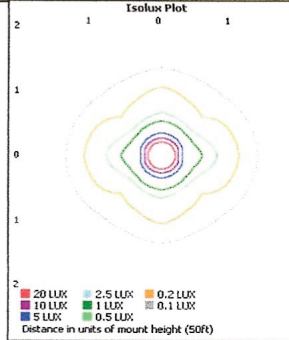

Light Output (lm)	Lumen Efficacy (lm/W)
2307.4	46.2

INTENSITY SUMMARY - CANDELA

Angle	0	22.5	45	67.5	90
0	14077	14077	14077	14077	14077
5	11007	11336	12373	13319	13202
10	6451	6905	6528	6302	6462
15	2669	2480	2386	2222	1853
20	1144	1060	945	838	680
25	494	417	325	376	584
30	265	208	175	222	364
35	196	133	106	191	286
40	164	119	100	165	231
45	148	114	101	146	186
50	129	104	100	124	139
55	104	92	93	104	109
60	84	79	83	88	88
65	66	66	68	72	73
70	51	51	53	56	56
75	36	36	36	38	38
80	19	19	20	20	20
85	3	3	3	3	4
90	0	0	0	0	0
95	0	0	0	0	0
100	0	0	0	0	0
105	0	0	0	0	0
110	0	0	0	0	0
115	0	0	0	0	0
120	0	0	0	0	0
125	0	0	0	0	0
130	0	0	0	0	0
135	0	0	0	0	0
140	0	0	0	0	0
145	0	0	0	0	0
150	0	0	0	0	0
155	0	0	0	0	0
160	0	0	0	0	0
165	0	0	0	0	0
170	0	0	0	0	0
175	0	0	0	0	0
180	0	0	0	0	0

Mounting Height: 10ft

Mounting Height: 20ft

Mounting Height: 30ft

REPORT NO. 104448656CRT-001

Mounting Height: 40ft

Illuminance - Cone Of Light

Illuminance at a Distance			
Center Beam LUX	Beam Width		
6.7ft	3,376 LUX	2.0 ft	2.2 ft
13.3ft	857 LUX	4.0 ft	4.3 ft
20.0ft	379 LUX	6.1 ft	6.4 ft
26.7ft	213 LUX	8.1 ft	8.6 ft
33.3ft	137 LUX	10.1 ft	10.7 ft
40.0ft	94.7 LUX	12.1 ft	12.9 ft

■ Vert. Spread: 17.2°
■ Horiz. Spread: 18.3°

Mounting Height: 50ft

Illuminance - Cone Of Light

Illuminance at a Distance			
Center Beam LUX	Beam Width		
8.3ft	2,200 LUX	2.5 ft	2.7 ft
16.7ft	543 LUX	5.1 ft	5.4 ft
25.0ft	242 LUX	7.6 ft	8.1 ft
33.3ft	137 LUX	10.1 ft	10.7 ft
41.7ft	87.1 LUX	12.6 ft	13.4 ft
50.0ft	60.6 LUX	15.2 ft	16.1 ft

■ Vert. Spread: 17.2°
■ Horiz. Spread: 18.3°

Mounting Height: 60ft

Illuminance - Cone Of Light

Illuminance at a Distance			
Center Beam LUX	Beam Width		
10.0ft	1,515 LUX	3.0 ft	3.2 ft
20.0ft	379 LUX	6.1 ft	6.4 ft
30.0ft	168 LUX	9.1 ft	9.7 ft
40.0ft	94.7 LUX	12.1 ft	12.9 ft
50.0ft	60.6 LUX	15.2 ft	16.1 ft
60.0ft	42.1 LUX	18.2 ft	19.3 ft