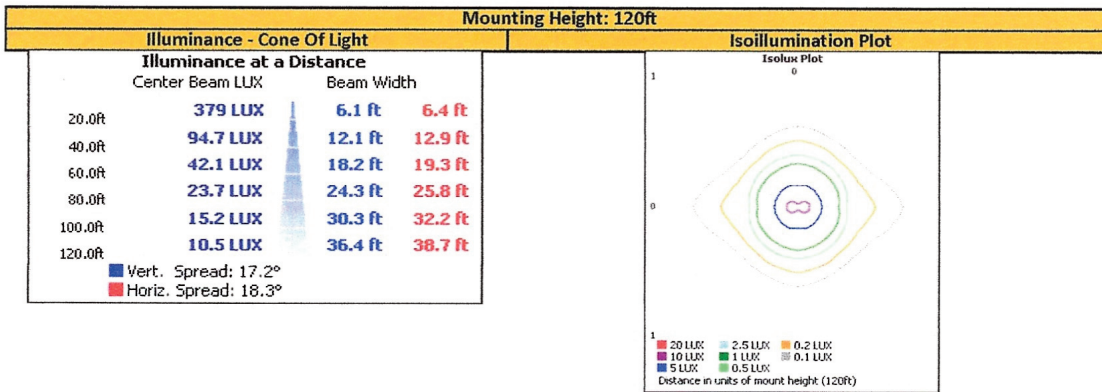

REPORT NO. 104448656CRT-001