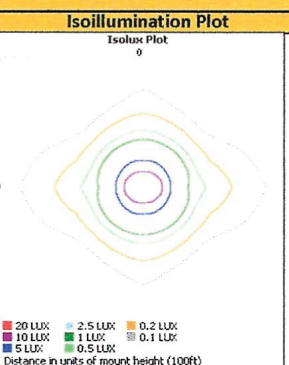

■ Vert. Spread: 17.2°
■ Horiz. Spread: 18.3°

Mounting Height: 90ft

Illuminance - Cone Of Light

Illuminance at a Distance

Center Beam LUX	Beam Width
15.0ft 673 LUX	4.5 ft 4.8 ft
30.0ft 168 LUX	9.1 ft 9.7 ft
45.0ft 74.8 LUX	13.6 ft 14.5 ft
60.0ft 42.1 LUX	18.2 ft 19.3 ft
75.0ft 26.9 LUX	22.7 ft 24.2 ft
90.0ft 18.7 LUX	27.3 ft 29.0 ft

■ Vert. Spread: 17.2°
■ Horiz. Spread: 18.3°

Mounting Height: 100ft

Illuminance - Cone Of Light

Illuminance at a Distance

Center Beam LUX	Beam Width
16.7ft 543 LUX	5.1 ft 5.4 ft
33.3ft 137 LUX	10.1 ft 10.7 ft
50.0ft 60.6 LUX	15.2 ft 16.1 ft
66.7ft 34.1 LUX	20.2 ft 21.5 ft
83.3ft 21.8 LUX	25.3 ft 26.8 ft
100.0ft 15.2 LUX	30.3 ft 32.2 ft

■ Vert. Spread: 17.2°
■ Horiz. Spread: 18.3°

Mounting Height: 110ft

Illuminance - Cone Of Light

Illuminance at a Distance

Center Beam LUX	Beam Width
18.3ft 452 LUX	5.5 ft 5.9 ft
36.7ft 113 LUX	11.1 ft 11.8 ft
55.0ft 50.1 LUX	16.7 ft 17.7 ft
73.3ft 28.2 LUX	22.2 ft 23.6 ft
91.7ft 18.0 LUX	27.8 ft 29.5 ft
110.0ft 12.5 LUX	33.3 ft 35.4 ft