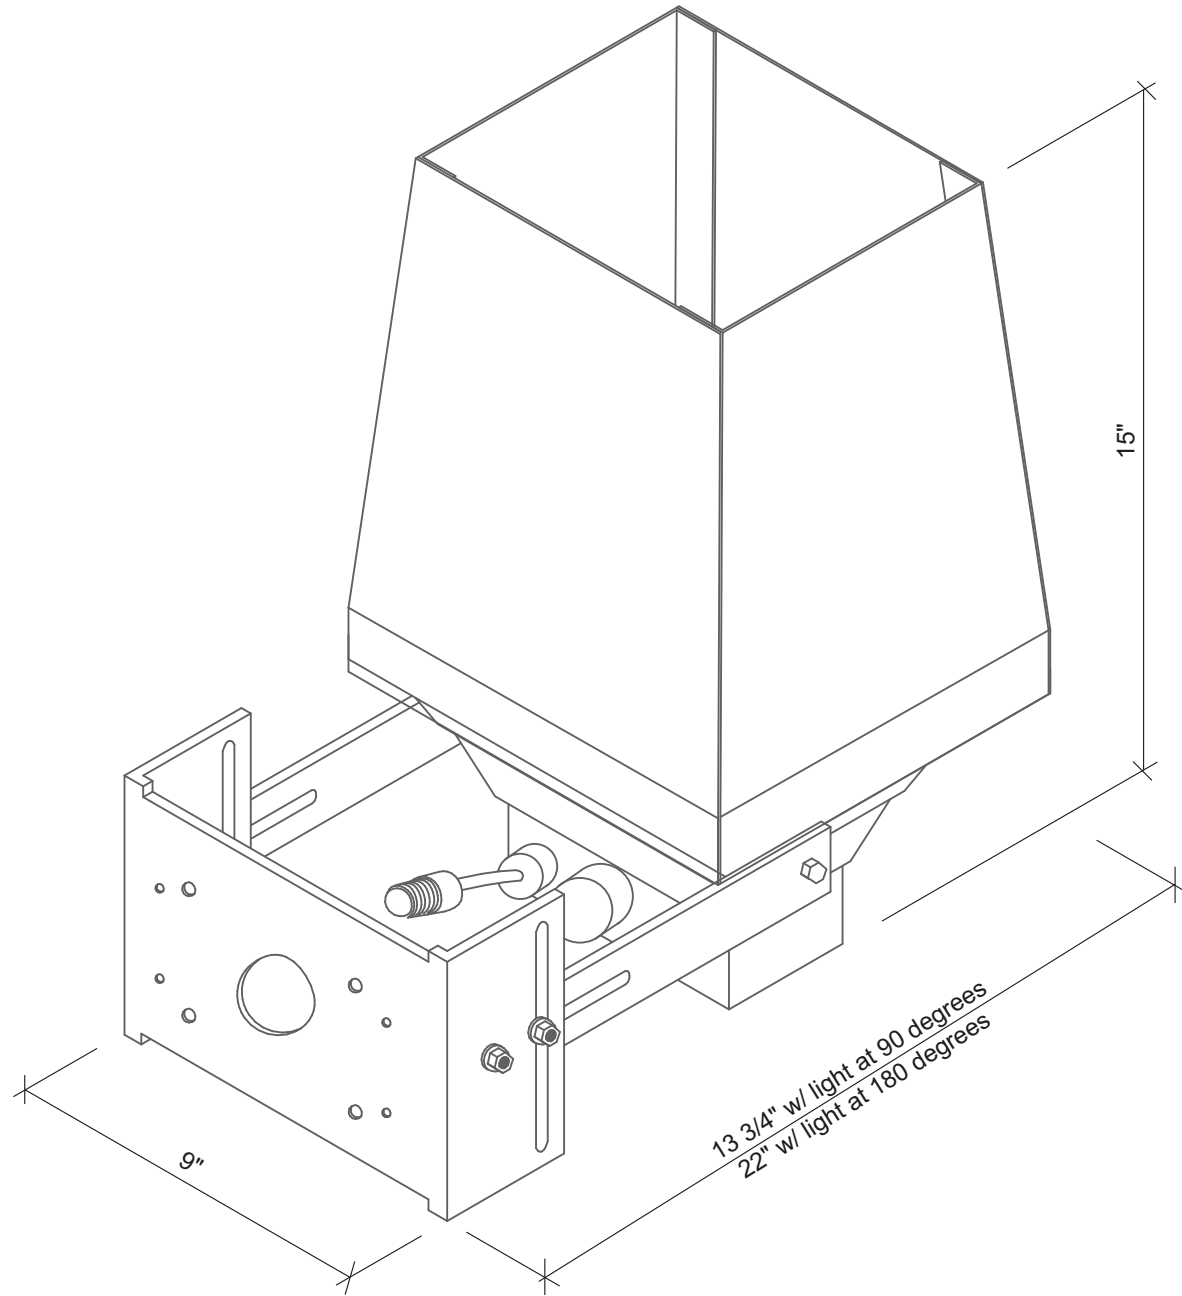

15 W FIXTURE ASSEMBLY
OVERALL DIMENSIONS

12-10-2020 Drawn: CLO

15W